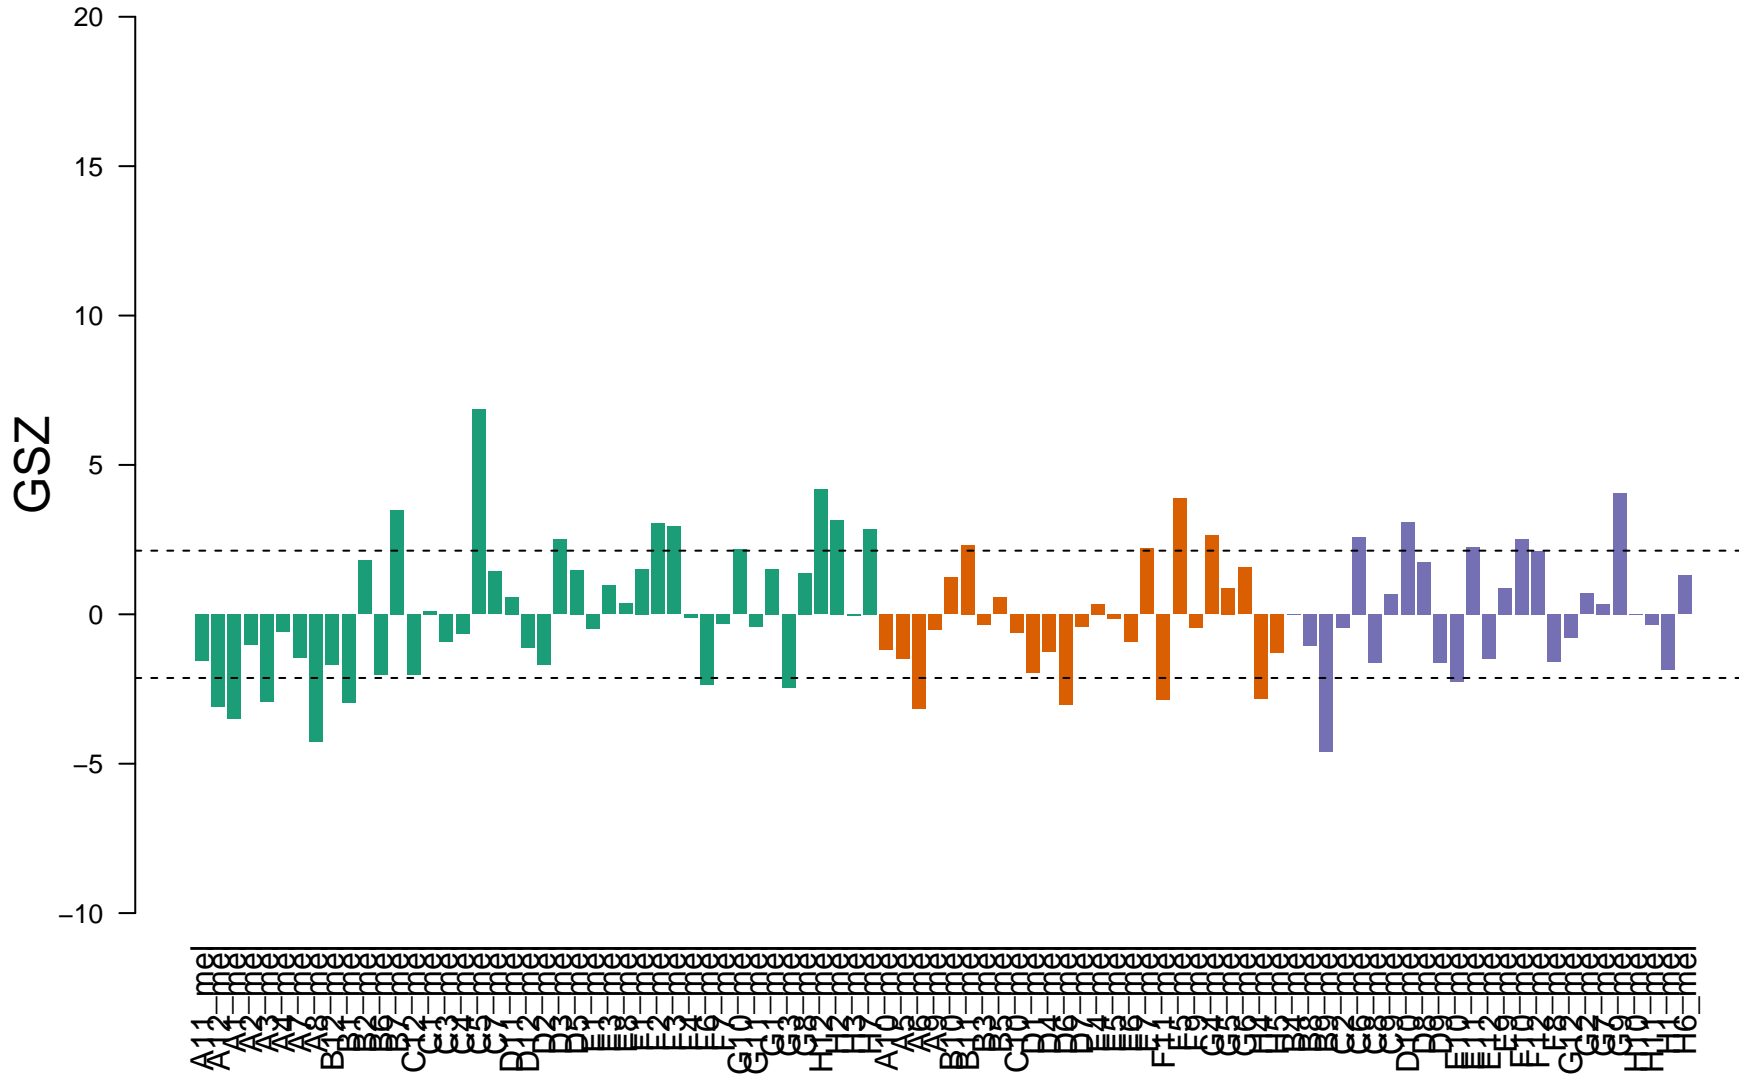

# HOPP\_Weak\_enhancer

Enrichment in overexpression spots

Enrichment in kMeans clusters